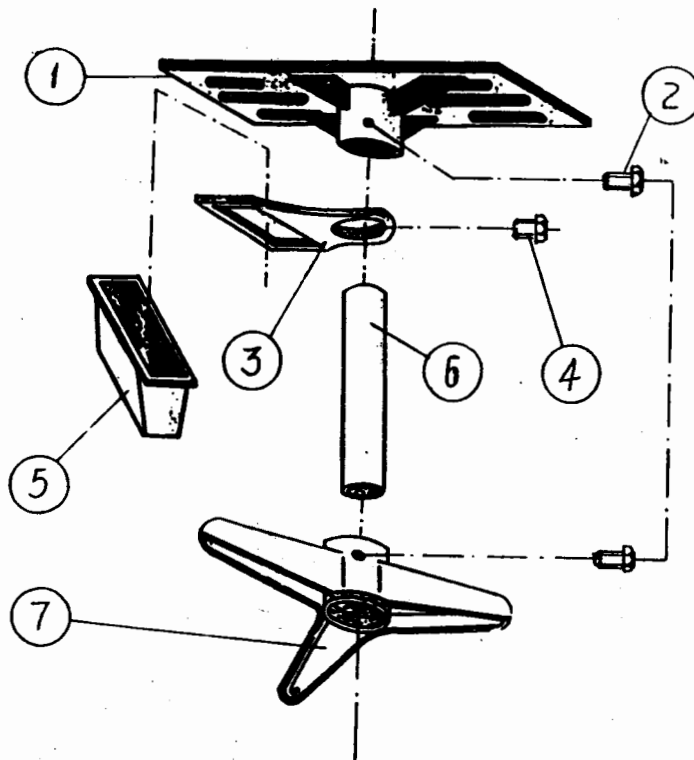

SKU#S5799 BENCH GRINDER PEDESTAL

PARTS LIST FOR SKU#S5799:

- | | |
|---------------------|------------------|
| 1. TABLE | 5. WATER CUP |
| 2. BOLT (M10X40) | 6. COLUMN |
| 3. WATER CUP HOLDER | 7. PEDESTAL FOOT |
| 4. BOLT | |