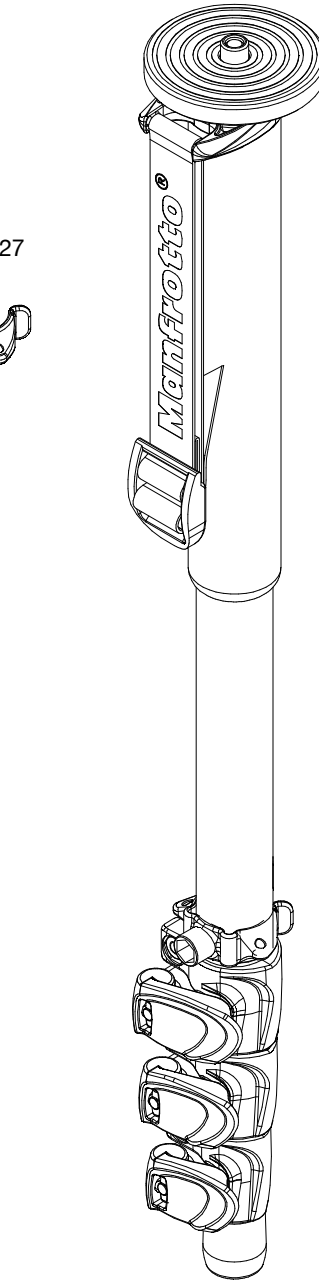

Manfrotto
Imagine More

ART. MM294C4

For serial number
from E0043215

Tool (TORX T25) included in :

- Spare part R1009,03
- Spare part R1009,04
- Spare part R1009,05

R558,01

R1009,16

R190,427

R1009,03

R170,22

R1009,04

R150,15

R1009,05

R150,16

R1009,80

R1009,77

R1009,72

R1009,33

R1009,09

TO BE MOUNTED ON CLAMPING-COLLARS

R1009,13

TO BE MOUNTED ON TUBES