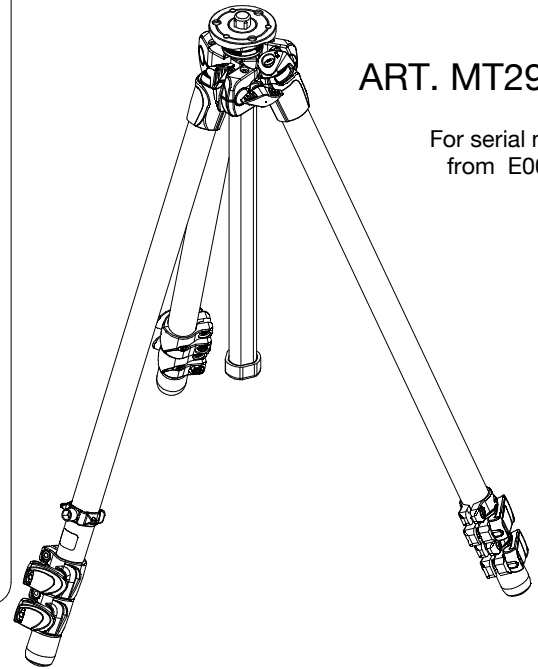

Manfrotto
Imagine More

ART. MT294C3

For serial number
from E0043215

Tool (TORX T25) included in :

- Spare part R1009,03
- Spare part R1009,04

R1009,65BR

R190,427

R1009,82

R1009,34
set of n°3 pcs

R002,36

R150,19

R170,60BR

R1009,07

TO BE MOUNTED ON
CLAMPING-COLLARS

R1009,11

TO BE MOUNTED ON TUBES