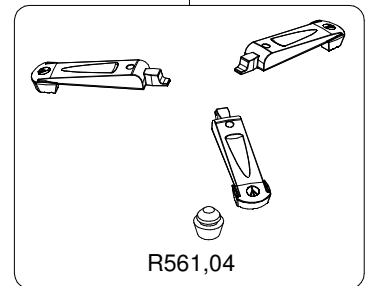

R561,03B

R055,395

R055,534

R144,26B

Tool (TORX T25) included in

- Spare part R680,07
- Spare part R055,395
- Spare part R561,05B

R190,523

R560,13