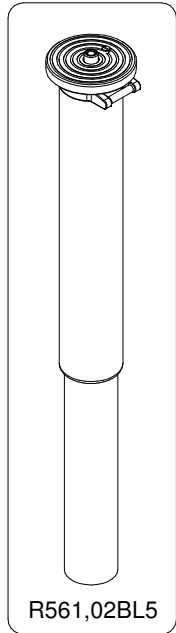

Manfrotto Imagine More

ART. MVM250A

For serial number
from 00000000

BOX set of 6
RI1036101

R558,01

R475,26
set of 5

R680,07

R055,534

R561,03B

R055,395

R055,534

R144,26B

Tool (TORX T25) included in

- Spare part R680,07
- Spare part R055,395
- Spare part R561,05B

R190,523

R560,13