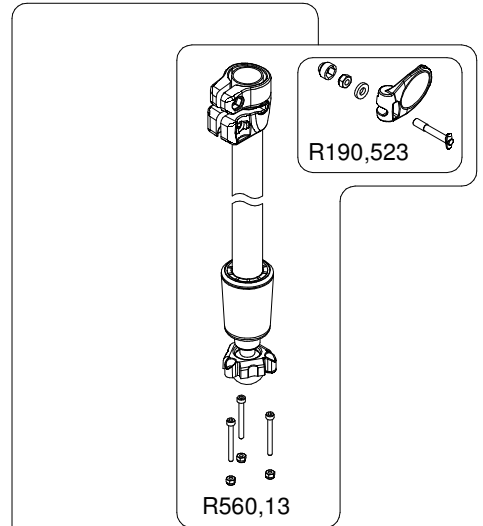

Manfrotto Imagine More

ART. MVM250A

For serial number
from 00000000

BOX set of 6
RI1036101

R558,01

R475,26
set of 5

R680,07

R055,534

R561,03B

R055,395

R055,534

R144,26B

Tool (TORX T25) included in

- Spare part R680,07
- Spare part R055,395
- Spare part R561,05B

R190,523

R560,13