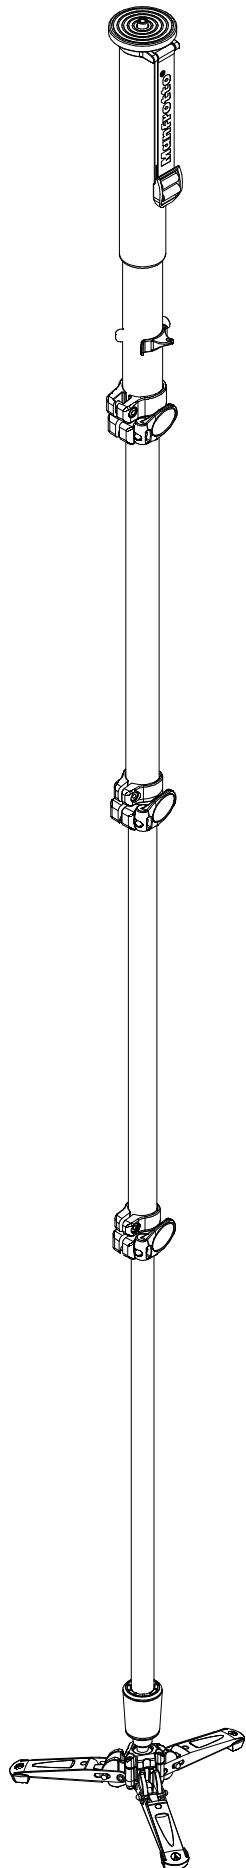

Manfrotto Imagine More

ART. MVM250A

For serial number
from 00000000

BOX set of 6
RI1036101

R558,01

R475,26
set of 5

R680,07

R055,534

R561,03B

R055,395

R055,534

R144,26B

Tool (TORX T25) included in

- Spare part R680,07
- Spare part R055,395
- Spare part R561,05B

R190,523

R560,13