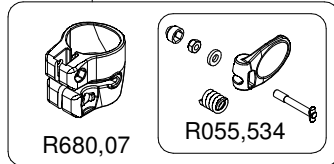

Manfrotto Imagine More

ART. MVM250A

For serial number
from 00000000

BOX set of 6
RI1036101

R558,01

R475,26
set of 5

R680,07

R055,534

R561,03B

R055,395

R055,534

R144,26B

Tool (TORX T25) included in

- Spare part R680,07
- Spare part R055,395
- Spare part R561,05B

R190,523

R560,13